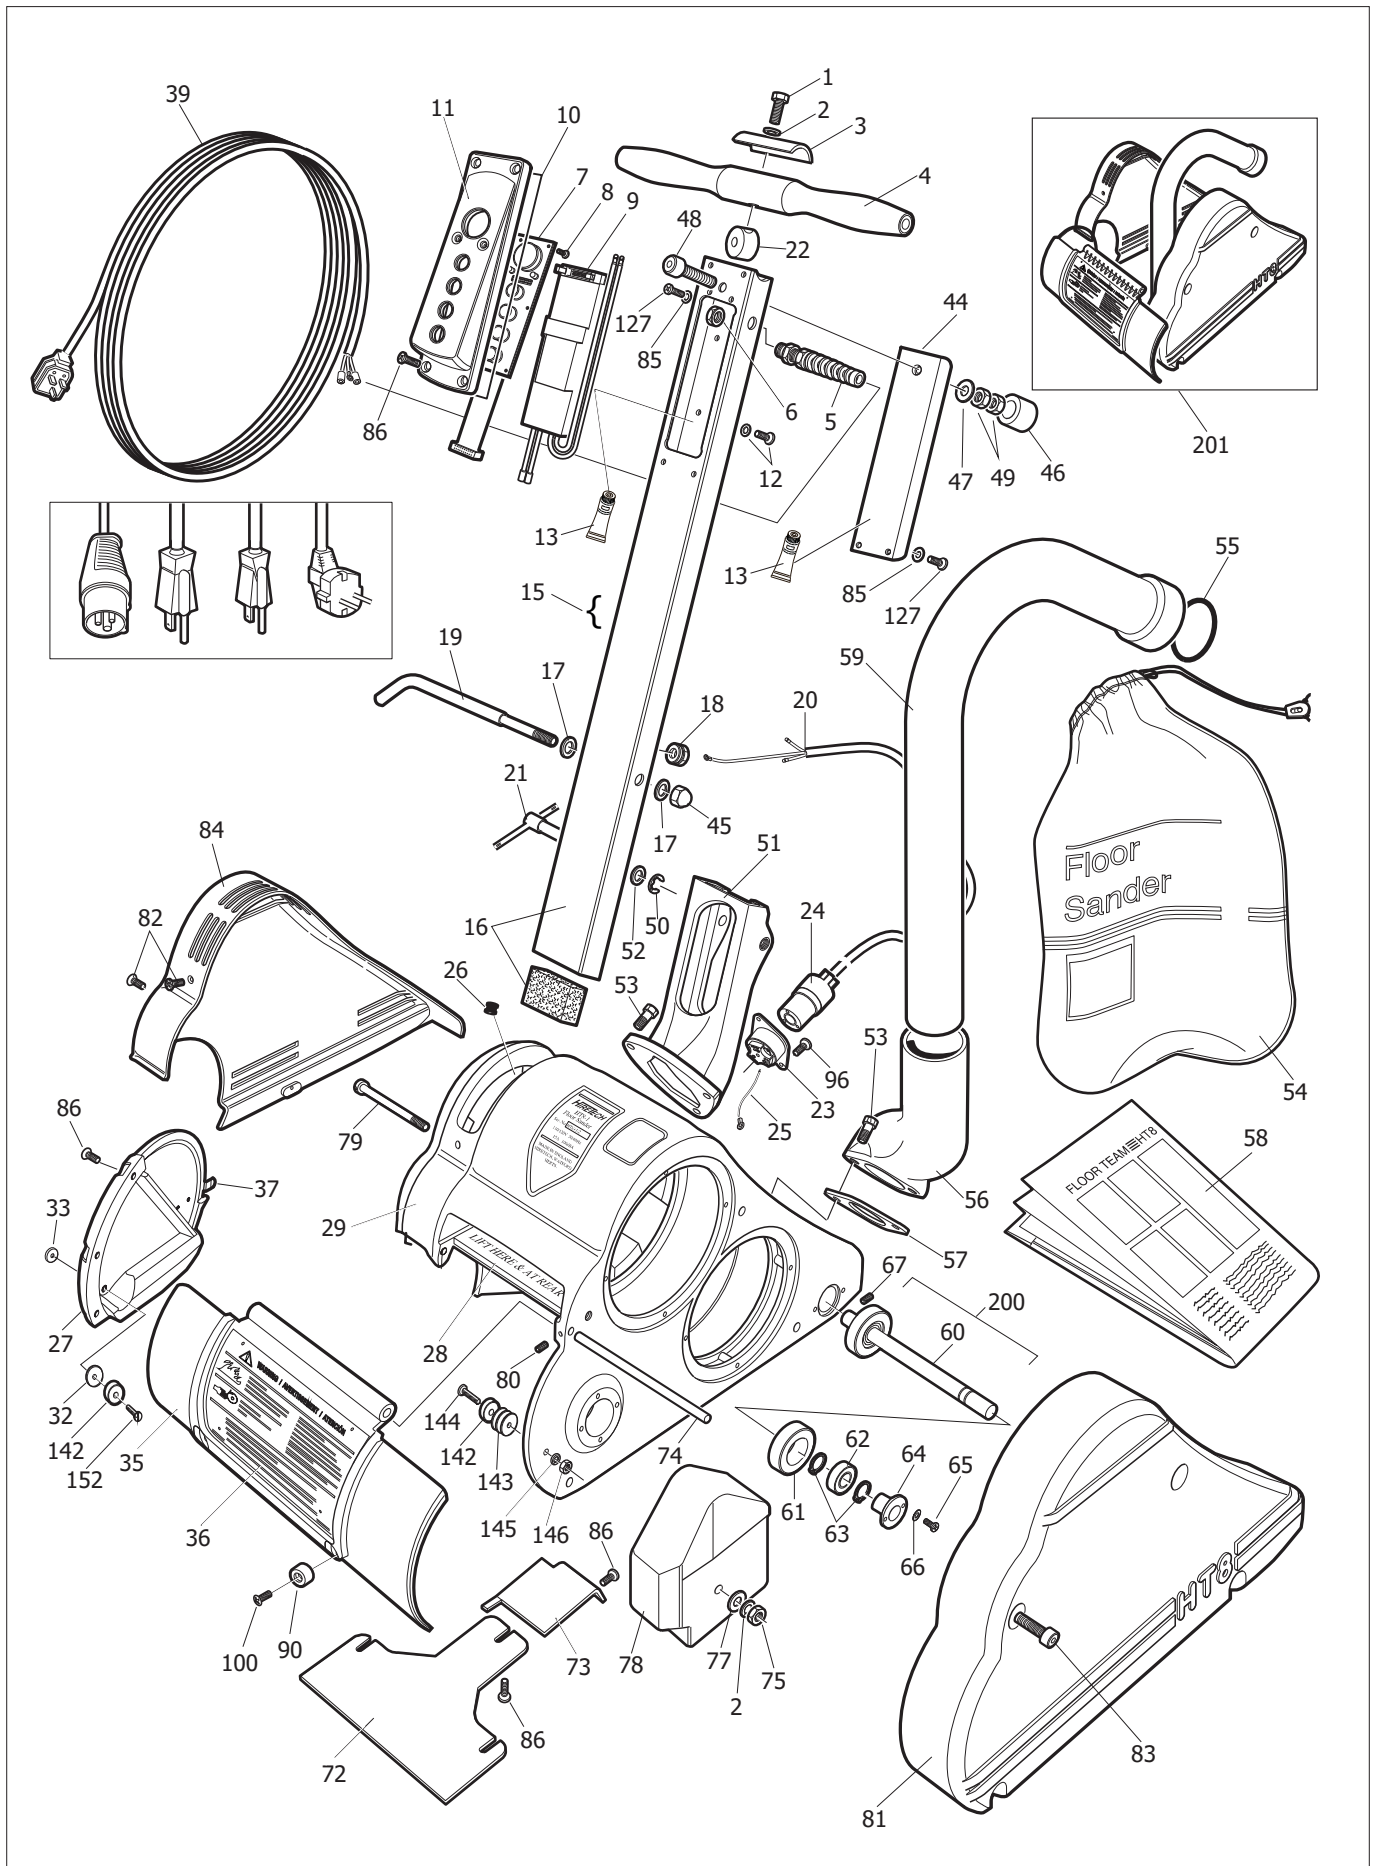

# HIRETECH HT8-1.2 EX MULTI-SPEED DRUM FLOOR SANDER PARTS DRAWING